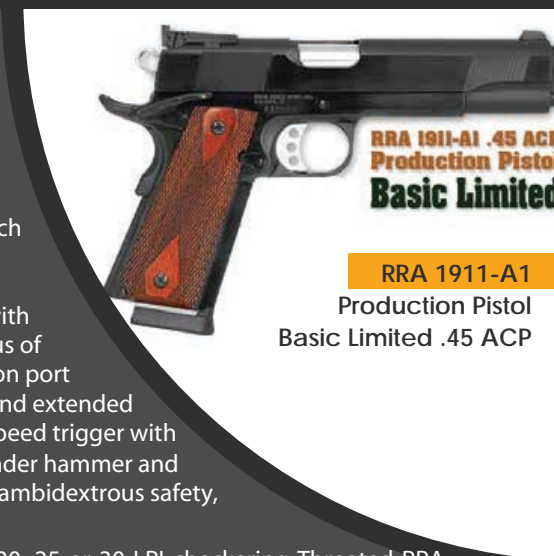

RRA 1911-A1
Production Pistol
Basic Limited .45 ACP

STANDARD CONFIGURATION ▲

RRA Forged NM frame with beveled mag well Your choice of 20, 25 or 30 LPI checkered front strap RRA Forged NM 5 inch slide with double serrations Heinie or Novak rear sight with tritium inserts RRA dovetail front sight with tritium inserts Lowered and flared ejection port Tuned and polished extractor and extended ejector RRA Match aluminum speed trigger with crisp 3.5 lb pull Match Commander hammer and match sear Flat mainspring housing with 20, 25 or 30 LPI checkering Beavertail grip safety with raised pad Tactical mag catch, tactical safety, standard recoil system Throated RRA barrel and bushing Super Rosewood grips, parkerized finish, with one magazine Totally dehorned for carry Tuned for total reliability, guaranteed to shoot 2.5 inch groups at 50 yards with 185 grain Federal Gold Medal Match Semi-Wadcutter